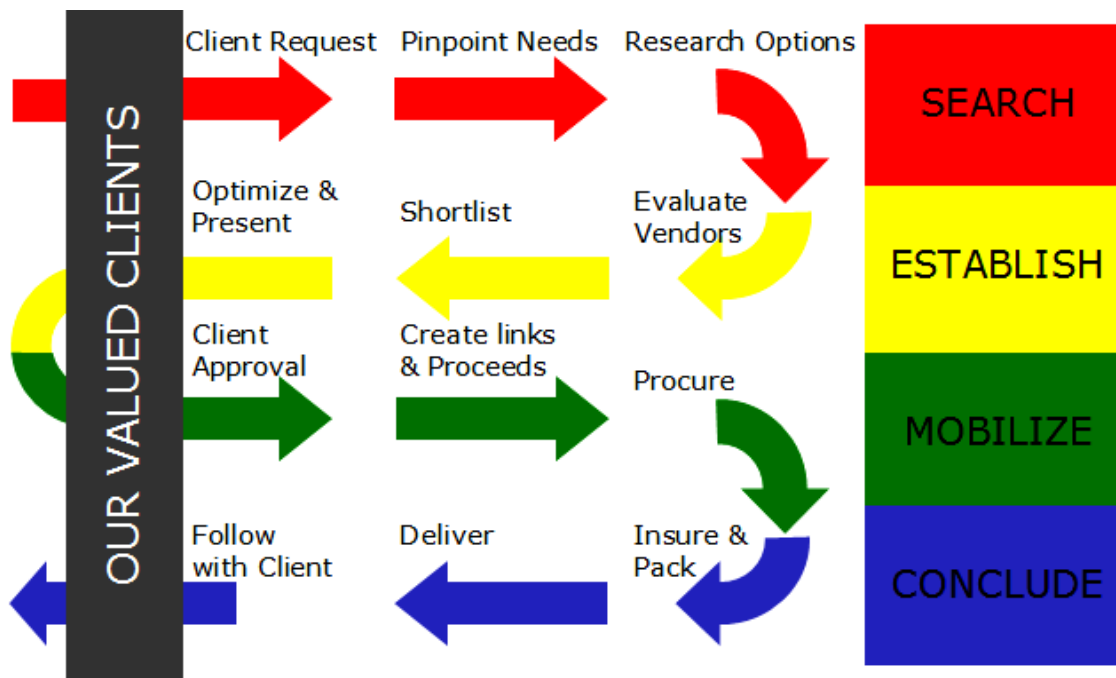

## Why LinX

- We comprise a team of talented and experienced experts with solid understanding of sourcing proceeds.
- We possess a broad global outreach with an extensive lateral and vertical networking.
- We embrace creative sourcing of innovative solution arrays with a profound commitment to quality.
- We value our clients' budgets and work around them maintaining meticulous and professional process logs.
- We cherish our clients' feedback and consult closely with them to source solutions above expectations.
- We provide the most competitive solutions in an efficient, dependable and professional manner.
- We screen our sources ensuring highest standards of quality, transparency, ethics and social responsibility.

***At LinX Consultancy we work very closely with our clients to understand their needs, research an array of competitive and convenient sources and collectively select the most optimal solution***

## LinX Affiliation

LinX Consultancy is affiliated with a number of internationally recognized companies:

(Total Engineering Solutions)

(China Trading Platform)

(Major Projects SPV)

(Engineering Management and Development Services)

## LinX sourcing Process